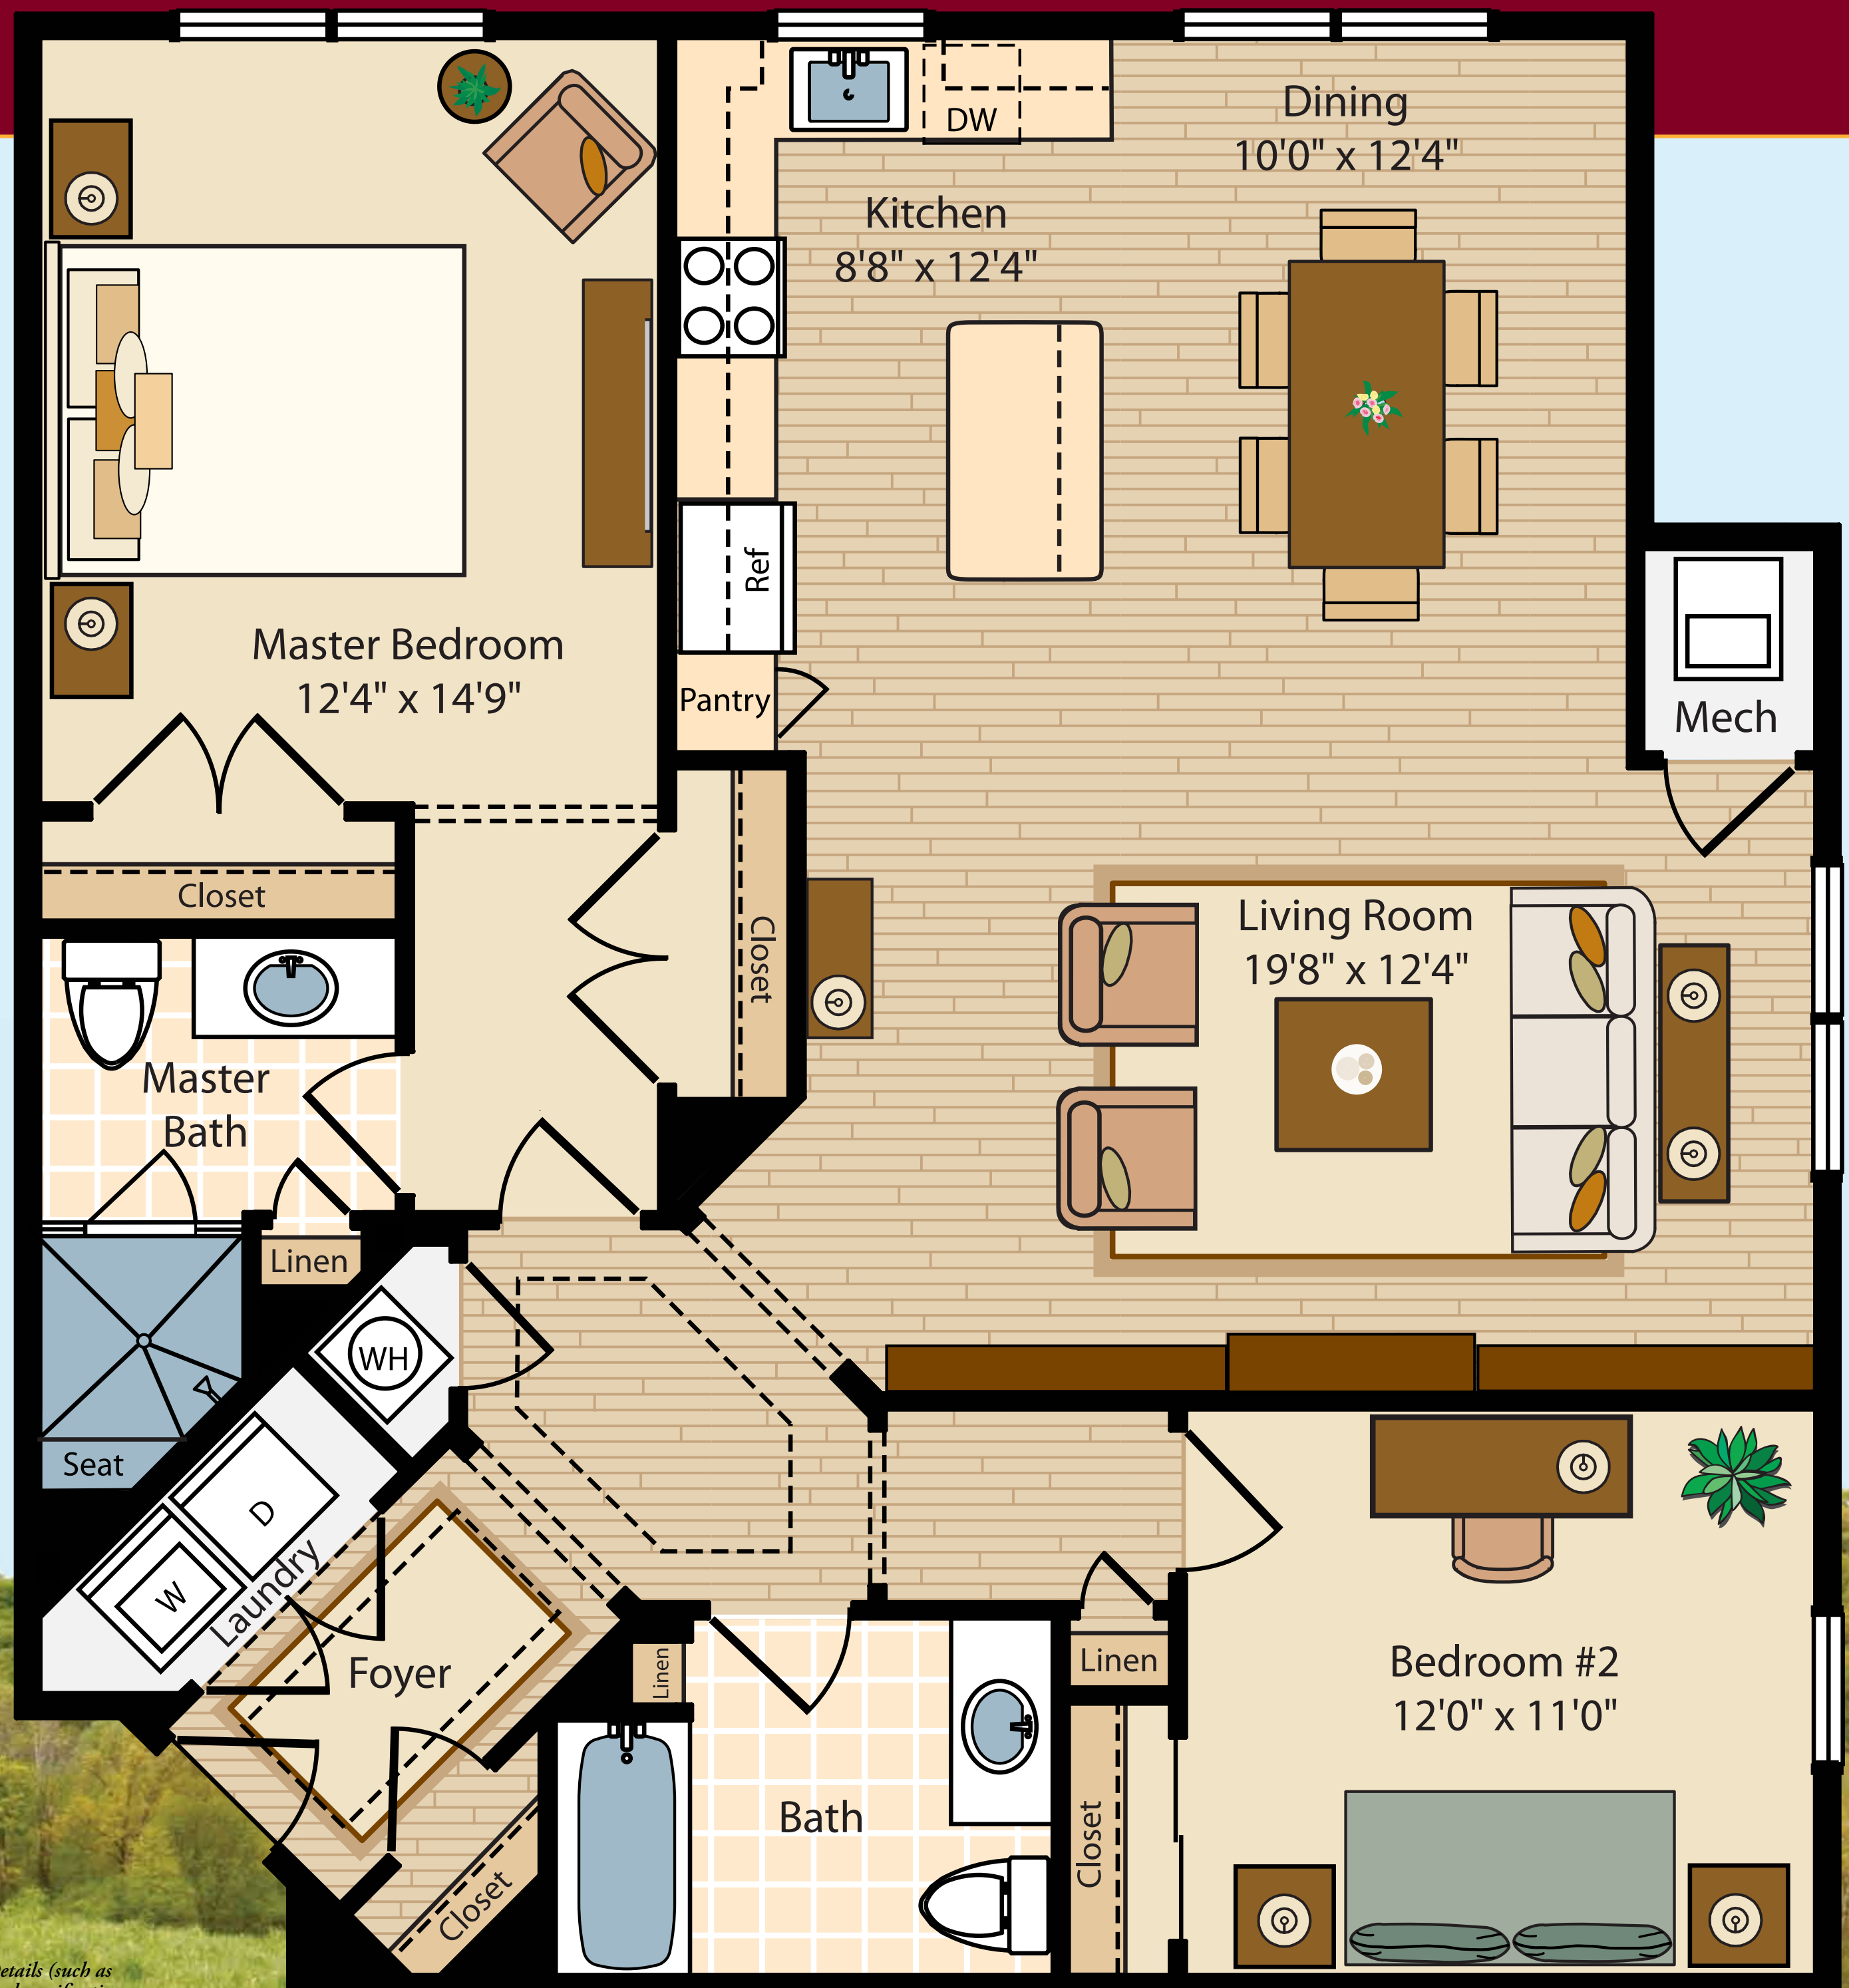

# Celebration

1,408 sq. ft.  
2 bedrooms, 2 baths

In a continuing effort to improve our homes, final elevations, floor plans and dimensions may change. Details (such as furnishings) and dimensions shown in these illustrations are artist's concepts and may vary from plans and specifications.

# Encore I

1,290 sq. ft. • 2 bedrooms, 2 baths

VILLAGE PLACE  
AT GOSHEN

In a continuing effort to improve our homes, final elevations, floor plans and dimensions may change. Details (such as furnishings) and dimensions shown in these illustrations are artist's concepts and may vary from plans and specifications.

# Encore II

1,300 sq. ft. • 2 bedrooms, 2 baths

VILLAGE PLACE  
AT GOSHEN

In a continuing effort to improve our homes, final elevations, floor plans and dimensions may change. Details (such as furnishings) and dimensions shown in these illustrations are artist's concepts and may vary from plans and specifications.

# Encore III

1,408 sq. ft. • 2 bedrooms, 2 baths

VILLAGE PLACE  
AT GOSHEN

In a continuing effort to improve our homes, final elevations, floor plans and dimensions may change. Details (such as furnishings) and dimensions shown in these illustrations are artist's concepts and may vary from plans and specifications.